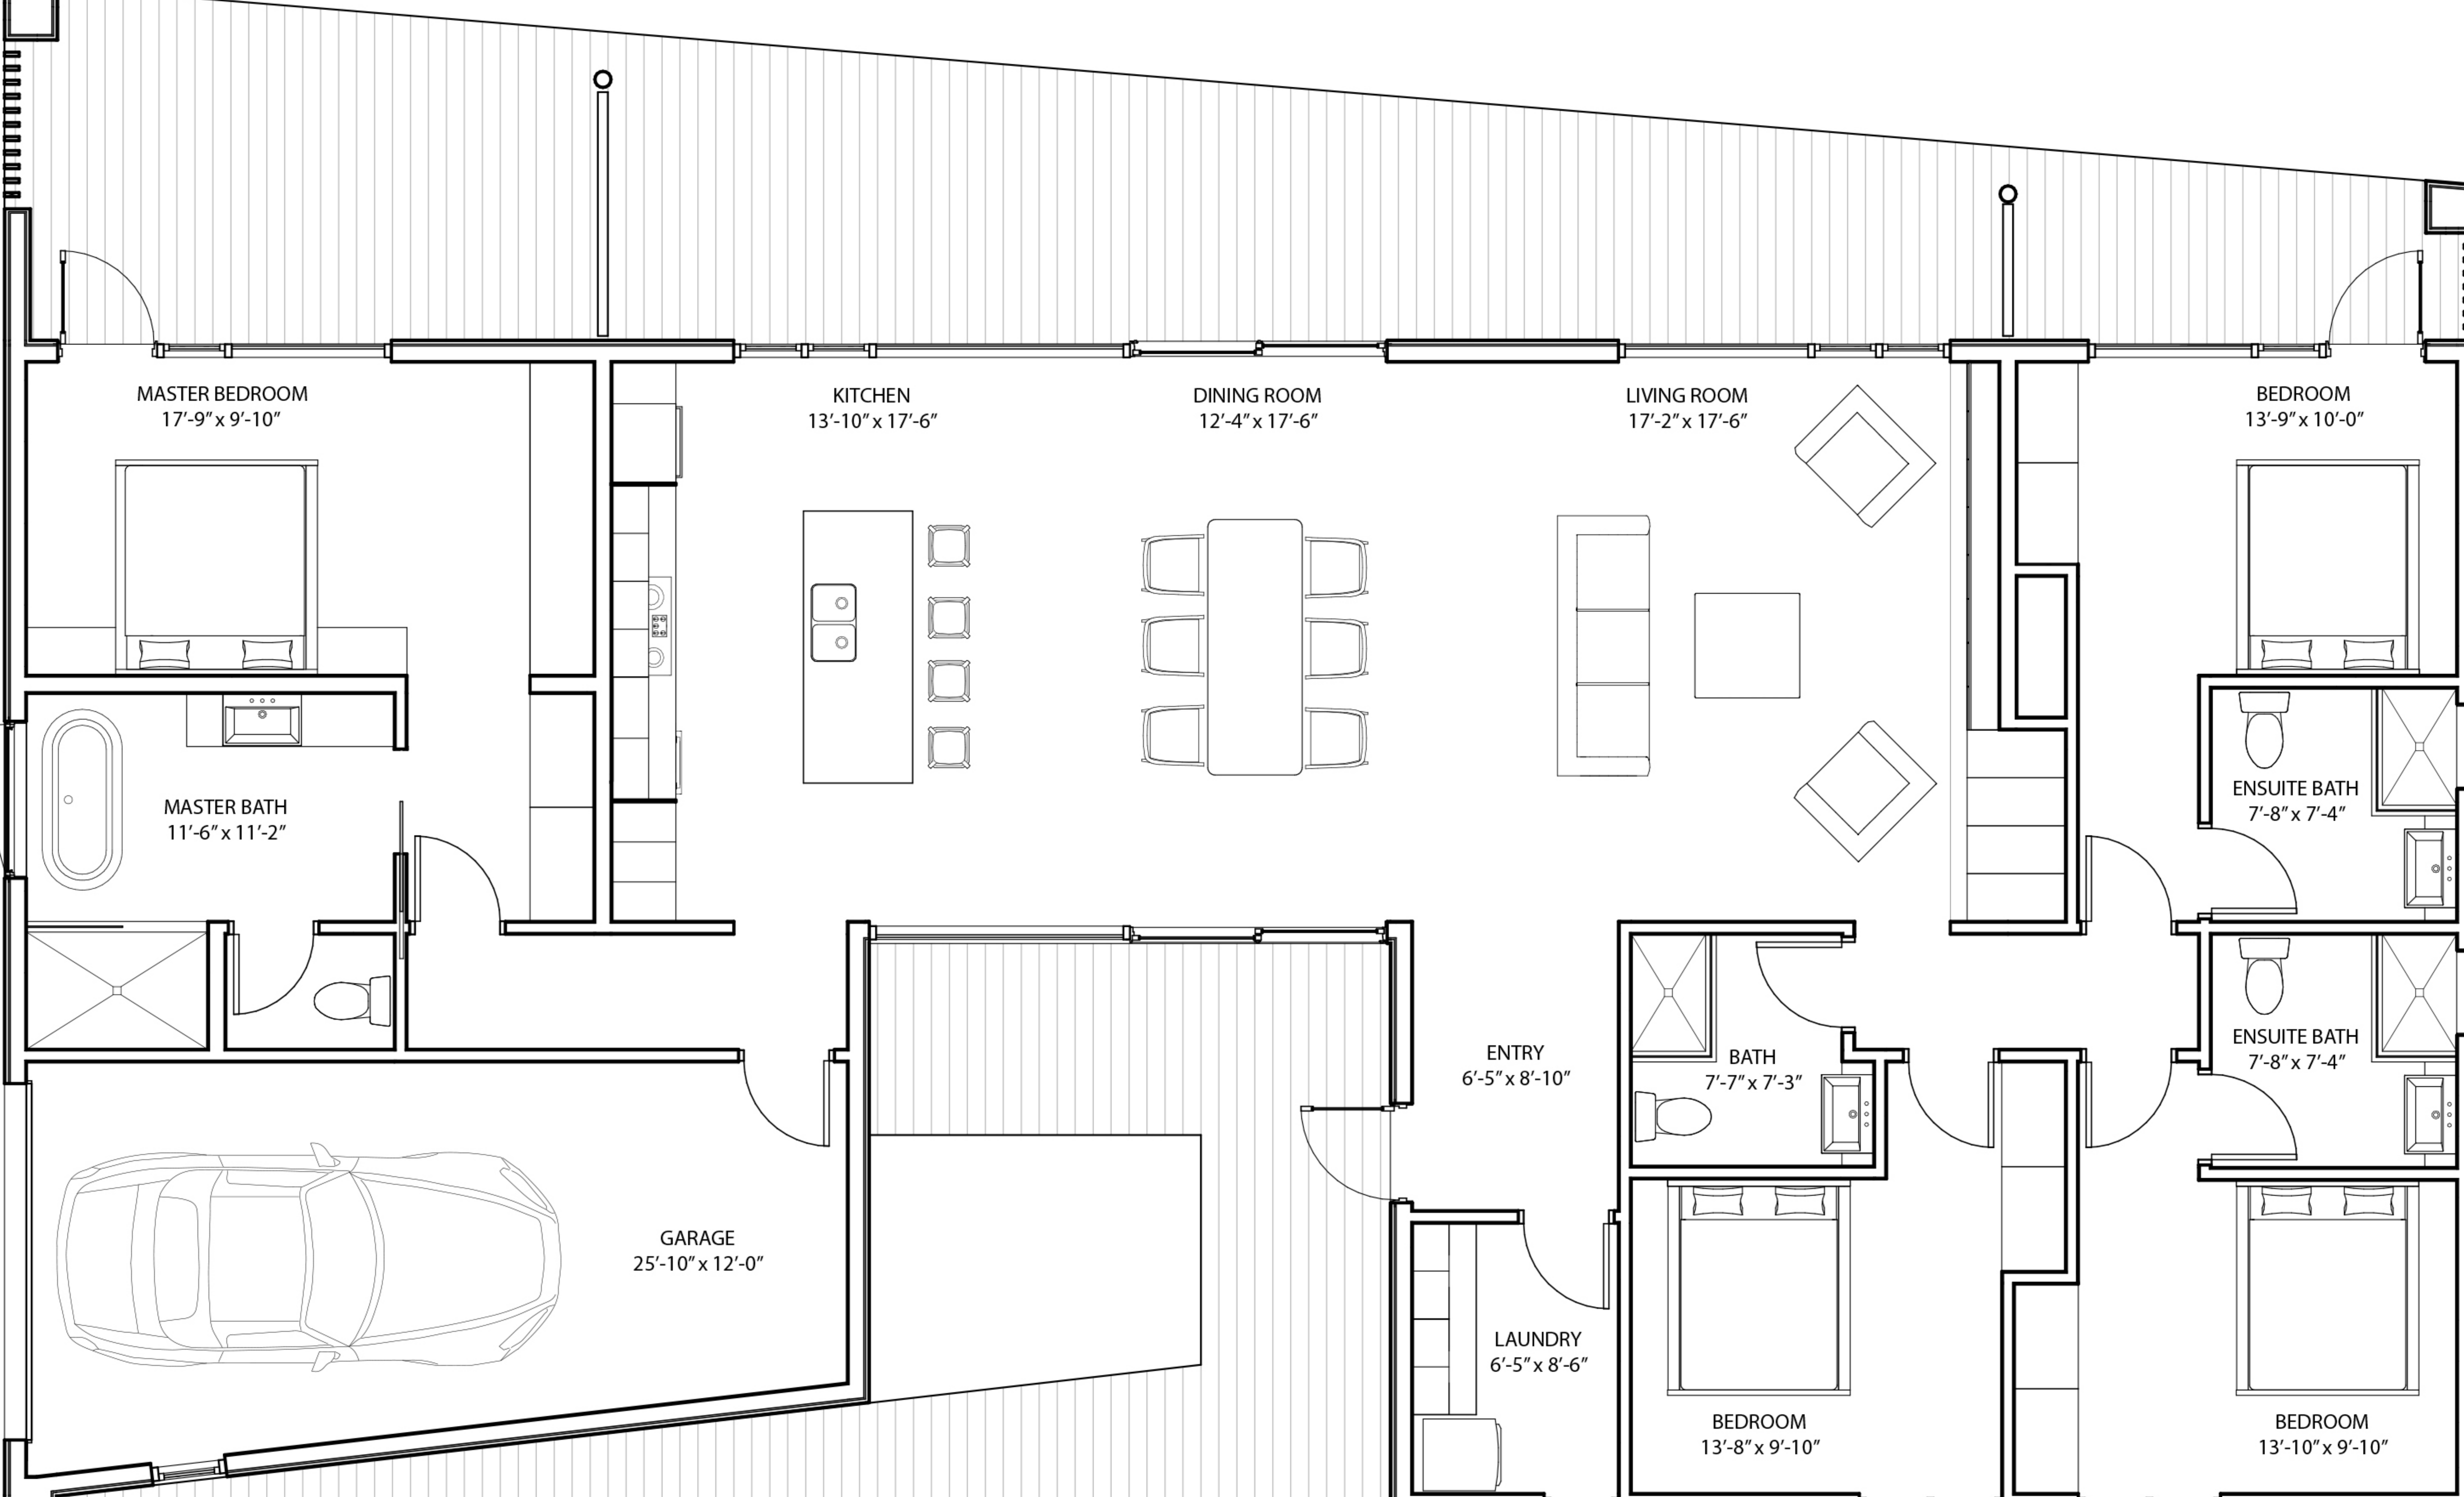

LIVING ROOM
17'-0" x 17'-6"

DINING ROOM
10'-0" x 17'-6"

KITCHEN
12'-8" x 17'-6"

MASTER BEDROOM
17'-5" x 10'-6"

MASTER BATH
11'-6" x 10'-6"

ENTRY
5'-6" x 7'-8"

WC
7'-7" x 3'-6"

LAUNDRY
13'-6" x 6'-4"

DEN
11'-6" x 11'-2"

BEDROOM
12'-2" x 12'-6"

ENSUITE
4'-10" x 12'-3"

MASTER BEDROOM
17'-9" x 9'-10"

KITCHEN
13'-10" x 17'-6"

DINING ROOM
12'-4" x 17'-6"

LIVING ROOM
17'-2" x 17'-6"

BEDROOM
13'-9" x 10'-0"

MASTER BATH
11'-6" x 11'-2"

ENSUITE BATH
7'-8" x 7'-4"

GARAGE
25'-10" x 12'-0"

ENTRY
6'-5" x 8'-10"

BATH
7'-7" x 7'-3"

ENSUITE BATH
7'-8" x 7'-4"

LAUNDRY
6'-5" x 8'-6"

BEDROOM
13'-8" x 9'-10"

BEDROOM
13'-10" x 9'-10"