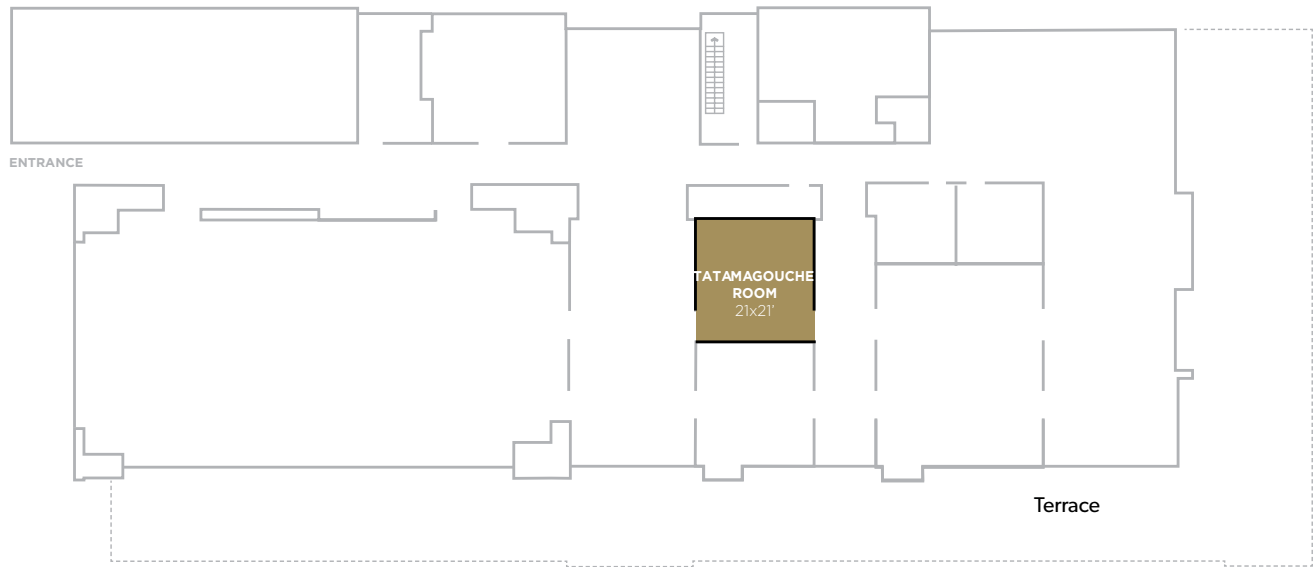

JOYCE CENTRE

Wallace Room and Terrace

Conference Room Dimensions & Capacities

DIMENSIONS

35.5 x 29.5
(986 sq ft)

Ceiling Height
9'

RENTAL FEE

½ Day \$750

CLASSROOM
Per table

31

U SHAPE
8' tables

26

HOLLOW

26

RECEPTION

167

JOYCE CENTRE

Tatamagouche Room

Conference Room Dimensions & Capacities

DIMENSIONS

21 x 21'
(376 sq ft)

Ceiling Height
9'

RENTAL FEE

½ Day \$500

Full Day \$750

24 HRS \$1,000

THEATRE	BOARDROOM	CLASSROOM Per table	U SHAPE 8' tables	HOLLOW	RECEPTION
48	27	12	11	11	64

JOYCE CENTRE

Conference Room Dimensions & Capacities

ROOM	DIMENSION & PRICE	AREA (Sq Ft) & Ceiling Height	BANQUET Rounds 10 72" table 	THEATRE 	CLASSRM Per table 	BOARDRM 	U SHAPE 8" tables 	HOLLOW Square 	RECEPTION	RENTAL FEE
Nova Scotia Ballroom & Terrace	86.25X44'	(3703 sq ft) 14' low/ 28' peak	340	420	260	124	106	106	400	½ Day \$2500 Full Day \$4000 24 HRS \$5000
Nova Scotia A			150						200	
Nova Scotia B			150						200	
Ballroom Reception	43.75X22.25	(1009 sq ft) 14' ceiling	100						188	NA
Boardroom & Terrace	21X20.5	(428 sq ft) 9' ceiling	80			10				½ Day \$500 Full Day \$750 24 HRS \$1000
Wallace Room & Terrace	35.5X29.5	(986 sq ft) 9' ceiling	110	117	67	31	26	26	157	½ Day \$750 Full Day \$1000 24 HRS \$1250
Wallace Reception	57.5X22.5	(1292 sq ft) 14' low 23' peak	30						214	NA
Tatamagouche Room	21X21	376 9' ceiling		48	27	12	11	11	64	½ Day \$500 Full Day \$750 24 HRS \$1000
PEI Terrace									110	To Be Confirmed
Hospitality Hub									10	NA