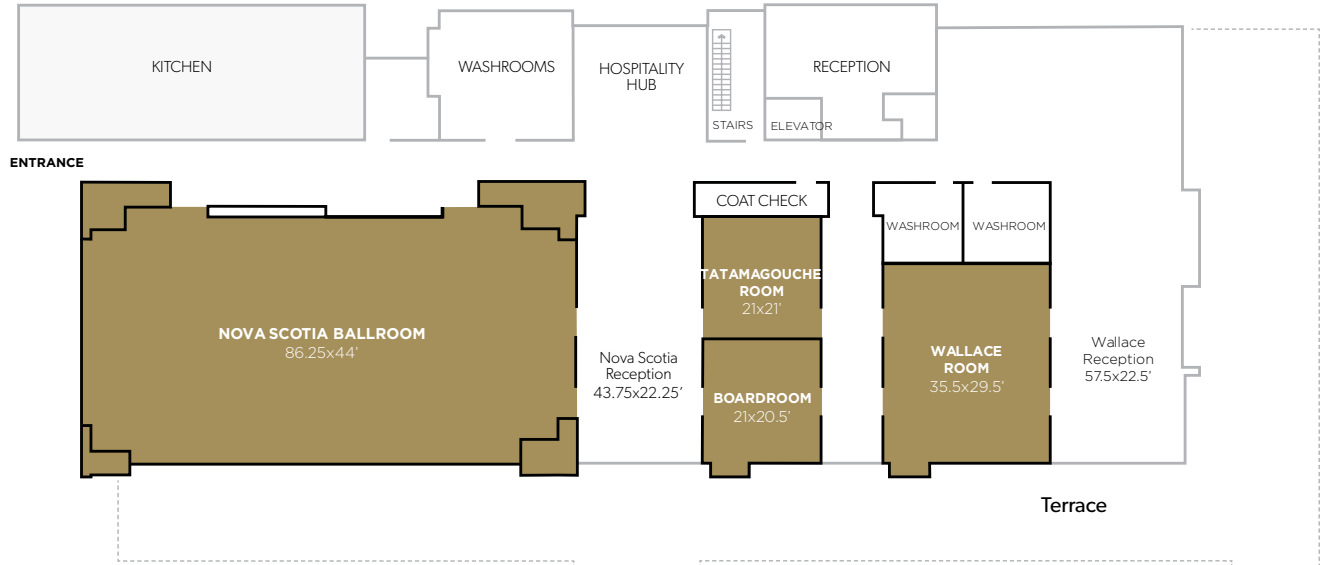

CLASSROOM
Per table

31

U SHAPE
8' tables

26

HOLLOW

26

RECEPTION

167

JOYCE CENTRE

Tatamagouche Room

Conference Room Dimensions & Capacities

DIMENSIONS

21 x 21'
(376 sq ft)

Ceiling Height
9'

RENTAL FEE

½ Day \$500

Full Day \$750

24 HRS \$1,000

THEATRE	BOARDROOM	CLASSROOM Per table	U SHAPE 8' tables	HOLLOW	RECEPTION
48	27	12	11	11	64

JOYCE CENTRE

Conference Room Dimensions & Capacities

ROOM	DIMENSION & PRICE	AREA (Sq Ft) & Ceiling Height	BANQUET Rounds 10 72" table 	THEATRE 	CLASSRM Per table 	BOARDRM 	U SHAPE 8" tables 	HOLLOW Square 	RECEPTION	RENTAL FEE
Nova Scotia Ballroom & Terrace	86.25X44'	(3703 sq ft) 14' low/ 28' peak	340	420	260	124	106	106	400	½ Day \$2500 Full Day \$4000 24 HRS \$5000
Nova Scotia A			150						200	
Nova Scotia B			150						200	
Ballroom Reception	43.75X22.25	(1009 sq ft) 14' ceiling	100						188	NA
Boardroom & Terrace	21X20.5	(428 sq ft) 9' ceiling	80			10				½ Day \$500 Full Day \$750 24 HRS \$1000
Wallace Room & Terrace	35.5X29.5	(986 sq ft) 9' ceiling	110	117	67	31	26	26	157	½ Day \$750 Full Day \$1000 24 HRS \$1250
Wallace Reception	57.5X22.5	(1292 sq ft) 14' low 23' peak	30						214	NA
Tatamagouche Room	21X21	376 9' ceiling		48	27	12	11	11	64	½ Day \$500 Full Day \$750 24 HRS \$1000
PEI Terrace									110	To Be Confirmed
Hospitality Hub									10	NA