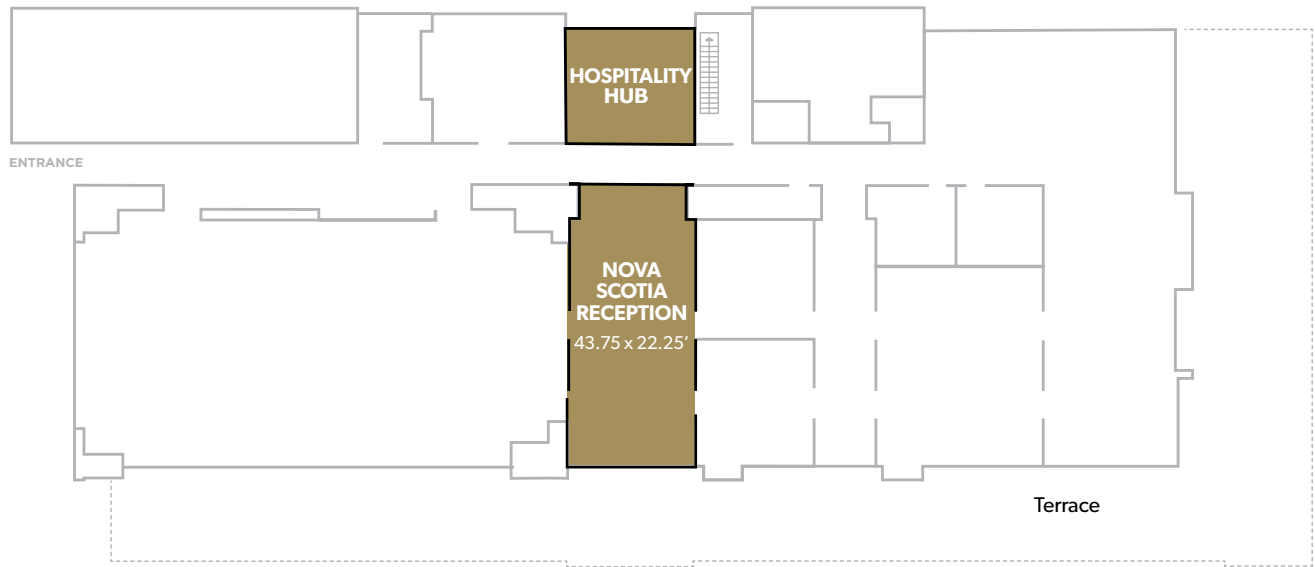

JOYCE CENTRE

Nova Scotia Reception

Dimensions & Capacities

DIMENSIONS

43.75 x 22.25'
(1,009 sq ft)

Ceiling Height
14'

RENTAL FEE

NA

BANQUET
Rounds 10
72" table

80

RECEPTION

88