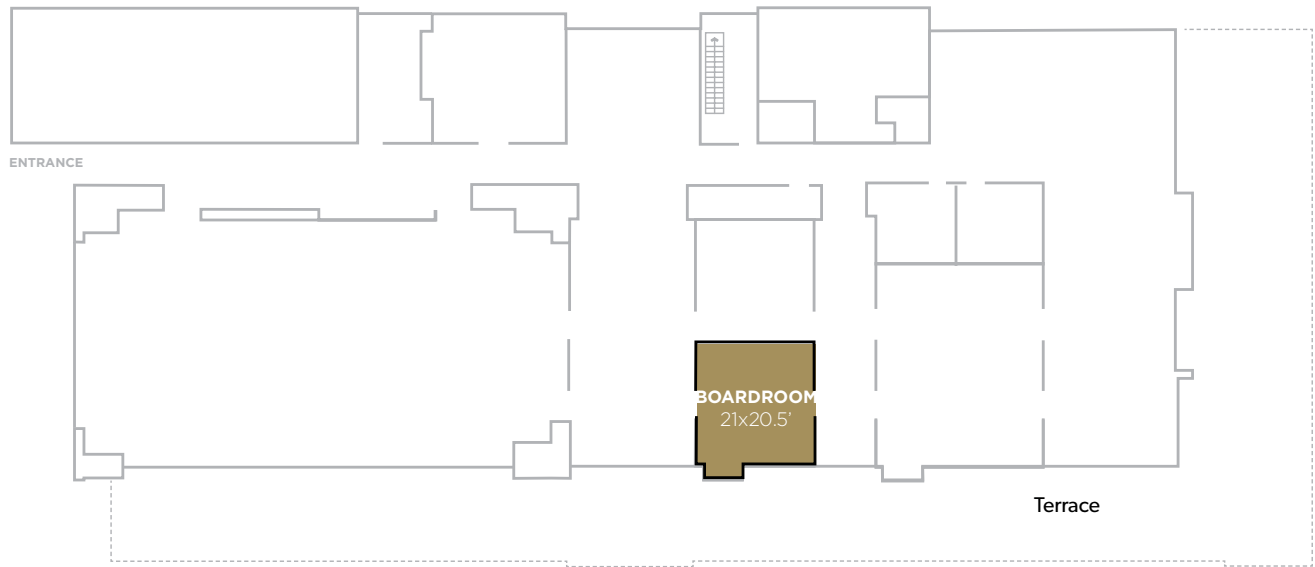

BANQUET
Rounds 10
72" table

80

RECEPTION

88

JOYCE CENTRE

Boardroom and Terrace

Conference Room Dimensions & Capacities

DIMENSIONS

JOYCE CENTRE

Wallace Room and Terrace

Conference Room Dimensions & Capacities

DIMENSIONS

35.5 x 29.5
(986 sq ft)

Ceiling Height
9'

RENTAL FEE

½ Day \$750

JOYCE CENTRE

Tatamagouche Room

Conference Room Dimensions & Capacities

DIMENSIONS

21 x 21'
(376 sq ft)

Ceiling Height
9'

RENTAL FEE

½ Day \$500

Full Day \$750

24 HRS \$1,000

THEATRE	BOARDROOM	CLASSROOM Per table	U SHAPE 8' tables	HOLLOW	RECEPTION
48	27	12	11	11	64

JOYCE CENTRE

Conference Room Dimensions & Capacities

ROOM	DIMENSION & PRICE	AREA (Sq Ft) & Ceiling Height	BANQUET Rounds 10 72" table 	THEATRE 	CLASSRM Per table 	BOARDRM 	U SHAPE 8" tables 	HOLLOW Square 	RECEPTION	RENTAL FEE
Nova Scotia Ballroom & Terrace	86.25X44'	(3703 sq ft) 14' low/ 28' peak	340	420	260	124	106	106	400	½ Day \$2500 Full Day \$4000 24 HRS \$5000
Nova Scotia A			150						200	
Nova Scotia B			150						200	
Ballroom Reception	43.75X22.25	(1009 sq ft) 14' ceiling	100						188	NA
Boardroom & Terrace	21X20.5	(428 sq ft) 9' ceiling	80			10				½ Day \$500 Full Day \$750 24 HRS \$1000
Wallace Room & Terrace	35.5X29.5	(986 sq ft) 9' ceiling	110	117	67	31	26	26	157	½ Day \$750 Full Day \$1000 24 HRS \$1250
Wallace Reception	57.5X22.5	(1292 sq ft) 14' low 23' peak	30						214	NA
Tatamagouche Room	21X21	376 9' ceiling		48	27	12	11	11	64	½ Day \$500 Full Day \$750 24 HRS \$1000
PEI Terrace									110	To Be Confirmed
Hospitality Hub									10	NA