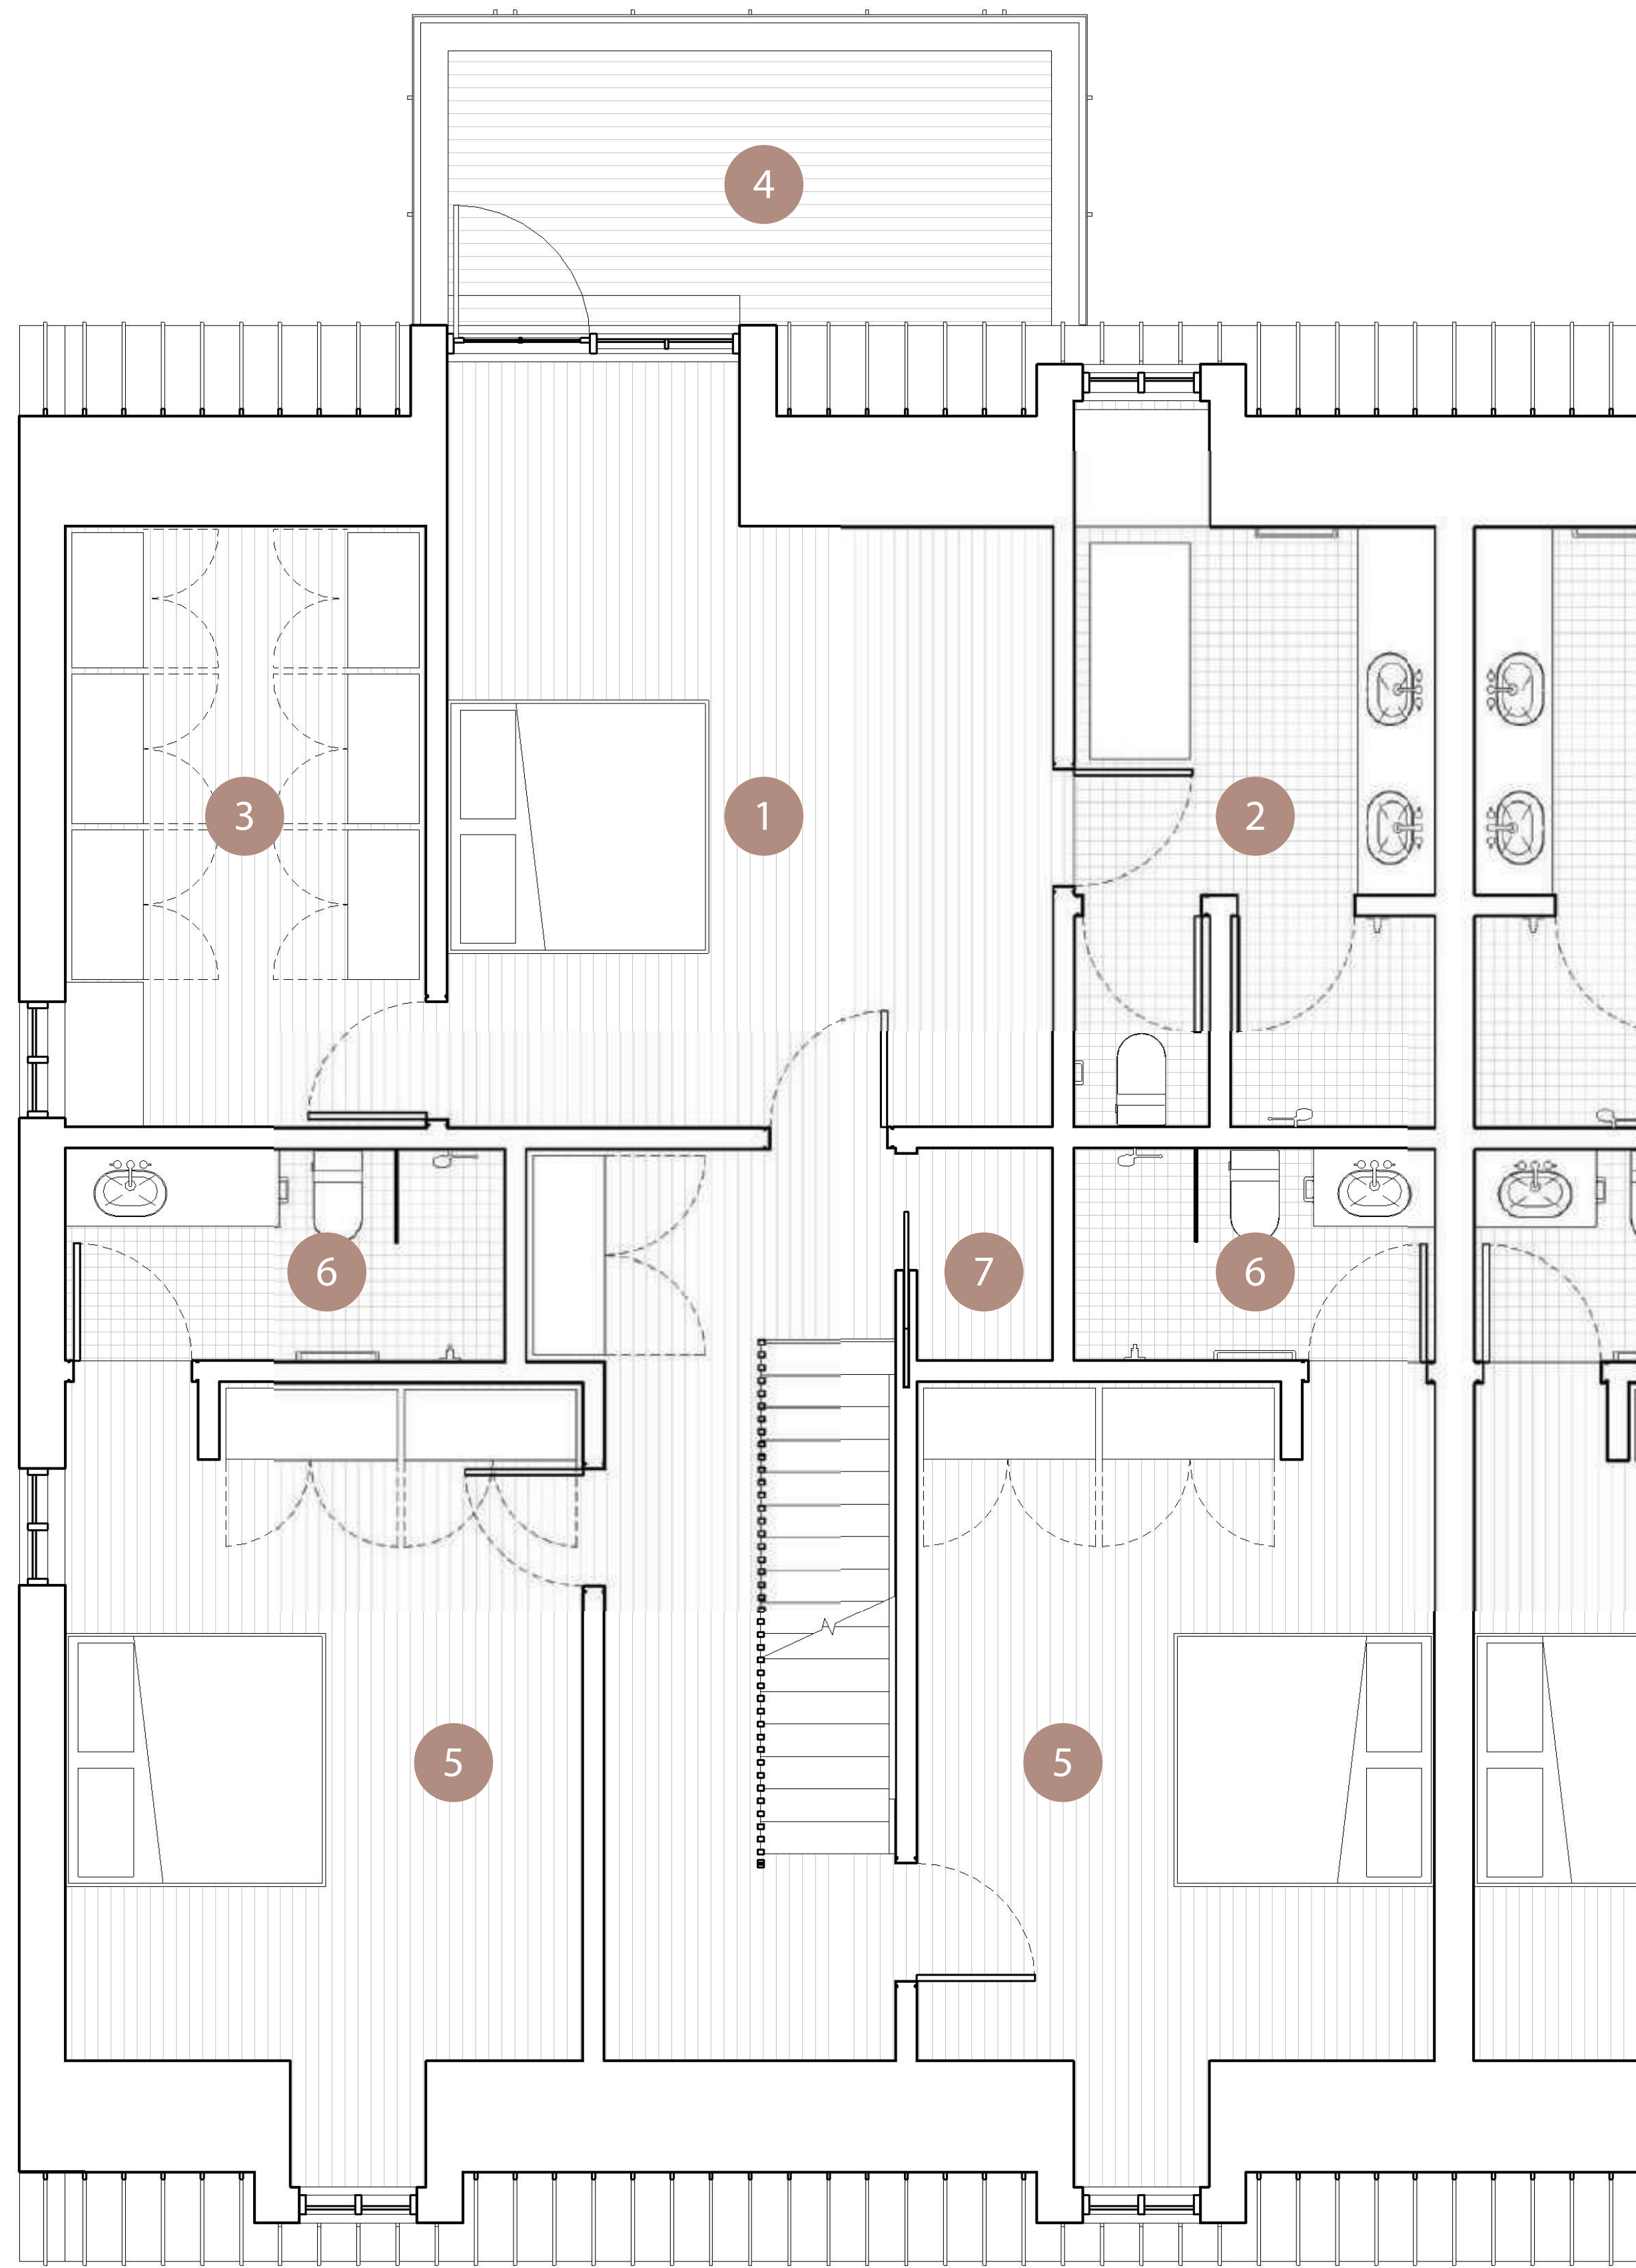

Main Level - 1,405 sf

- 1 entry
- 2 living room
- 3 kitchen
- 4 dining
- 5 bedroom
- 6 ensuite
- 7 laundry
- 8 powder room
- 9 pantry
- 10 outdoor kitchen
- 11 garage

living

kitchen

entry

Second Level - 1,607 sf

- 1 primary bed
- 2 primary ensuite
- 3 dressing
- 4 balcony
- 5 bedroom
- 6 ensuite
- 7 linen

bedroom

ensuite

powder